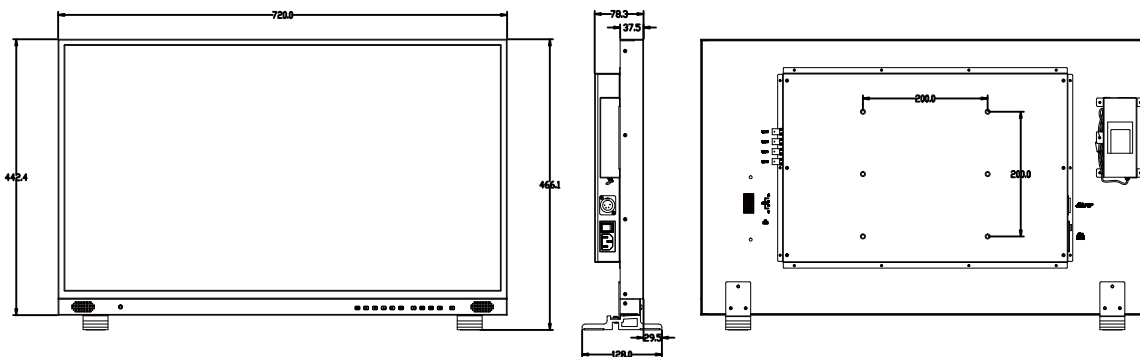

## Dimensions

### Main Body:

720×442.4×78.3 (mm)  
28.3×17.42×2.8 (inch)

## Specifications

Panel	LMW-320-4K
Size	31.5
Resolution	3840x2160
Color Depth	10bits
Backlight	WLED
Viewing Angle	178°×178°
Brightness	300cd/m <sup>2</sup>
Contrast Ratio	3000:1
<b>Input Terminals</b>	
3G/HSD/SD-SDI	BNC (×4)
<b>Output Terminals</b>	
Earphone	3.5mm jack (×1)
Speaker	5W+5W
<b>External Control</b>	
RS485	RS485, can be cascaded, RJ45 (×2)
Ethernet	10/100M Adaptive, RJ45 (×1)
<b>General</b>	
Power	100-240V 50/60Hz
Power Consumption	58 W