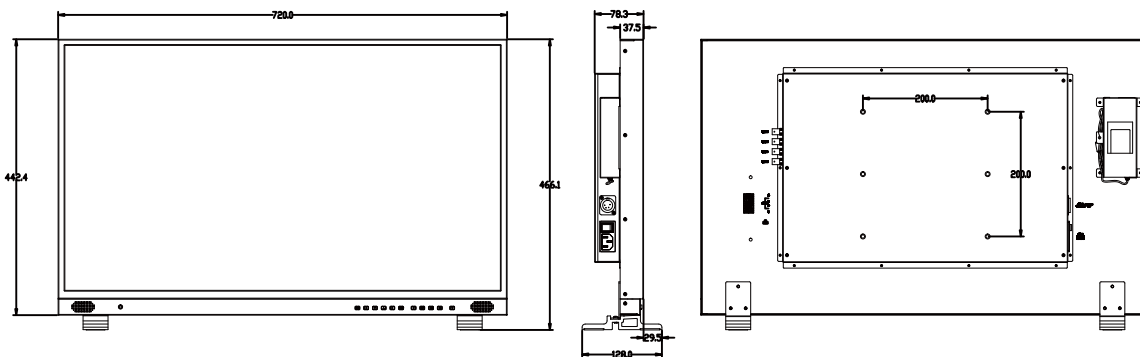

## Specifications

<b>Panel</b>	<b>LMW-4320</b>
<b>Size</b>	31.5
<b>Resolution</b>	3840x2160
<b>Color Depth</b>	10bits
<b>Backlight</b>	WLED
<b>Viewing Angle</b>	178°×178°
<b>Brightness</b>	300cd/m <sup>2</sup>
<b>Contrast Ratio</b>	3000:1
<b>Input Terminals</b>	
<b>3G/HSD/SD-SDI</b>	BNC (×4)
<b>Output Terminals</b>	
<b>Earphone</b>	3.5mm jack (×1)
<b>Speaker</b>	5W+5W
<b>External Control</b>	
<b>RS485</b>	RS485, can be cascaded, RJ45 (×2)
<b>Ethernet</b>	10/100M Adaptive, RJ45 (×1)
<b>General</b>	
<b>Power</b>	100-240V 50/60Hz
<b>Power Consumption</b>	58 W

## Dimensions

### Main Body:

720×442.4×78.3 (mm)  
28.3×17.42×2.8 (inch)